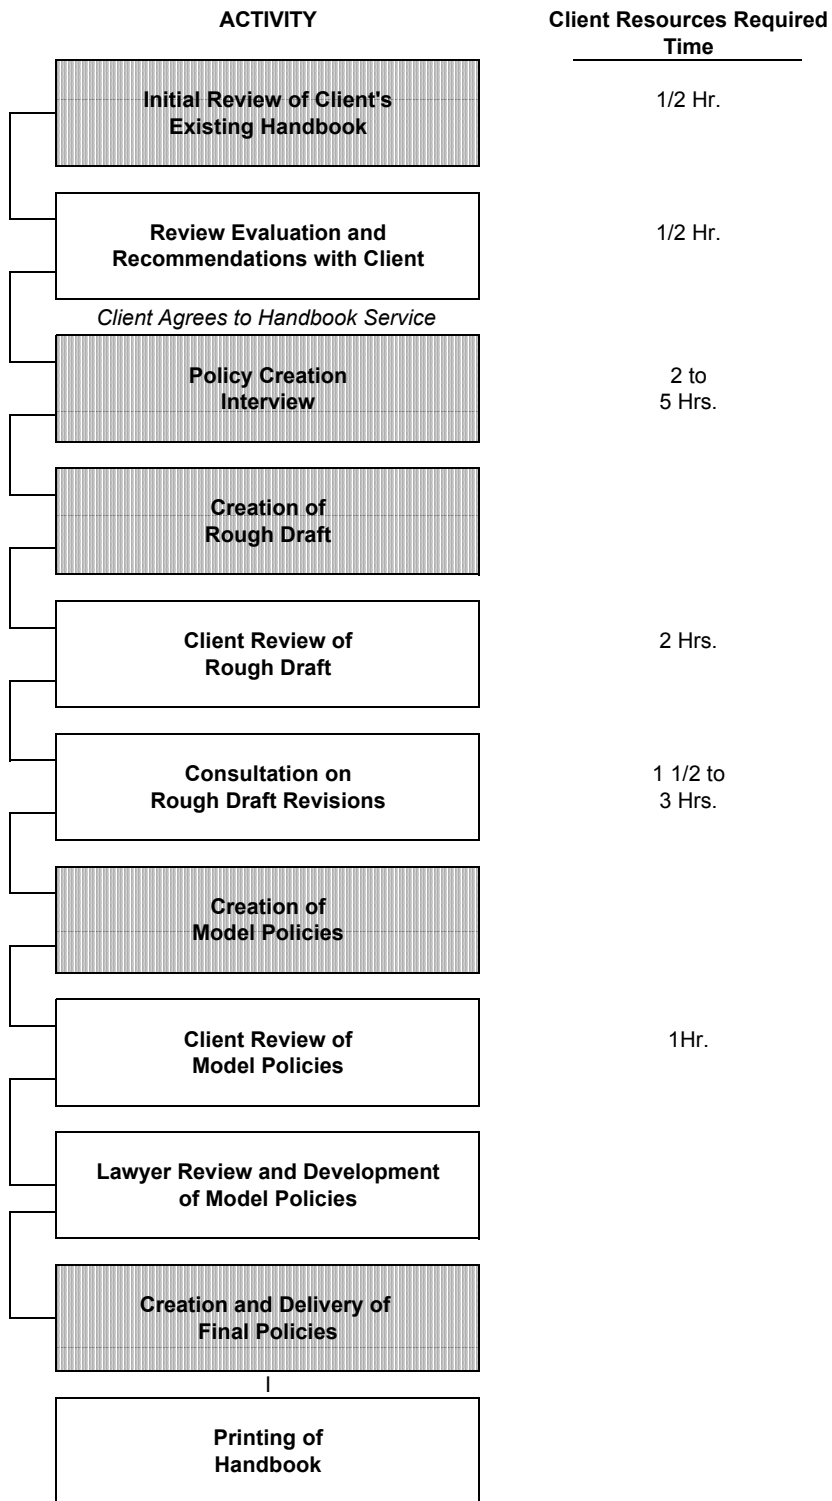

  
**Performance**  
 industries, LP  
**POLICY HANDBOOK**  
**INTRODUCTORY FLOW**

Unshaded Areas = Consultant Only

Shaded Areas = PI Involvement

TOTALS

6 to 12 Hrs.